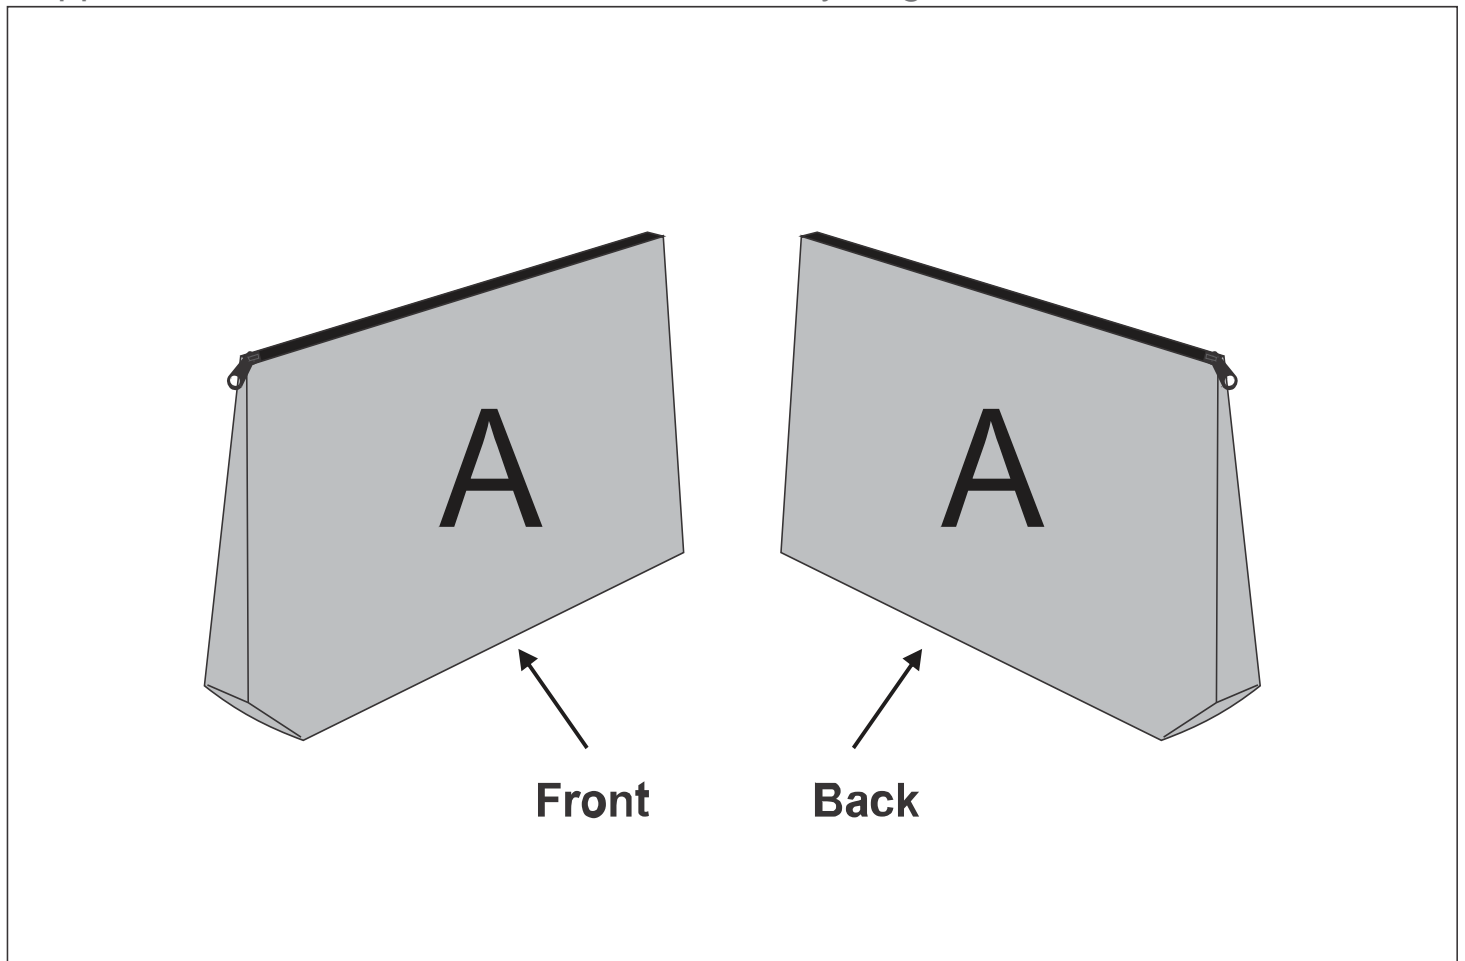

BC-HP-74-G

Hoppla Leanne RPET Stitch-Bond Midi Toiletry Bag

Need to know:

Includes 1-Position Sublimation (setup fees apply)

- Please Note: We cannot guarantee 100% logo Alignment on all Brandable Panels.

Branding Options:

Position	Branding Method (Branding Code)	No. of Colours	Dimension
A	Custom Sublimation A (CPSUB-A)	Full Colour	308mm wide x 418mm high